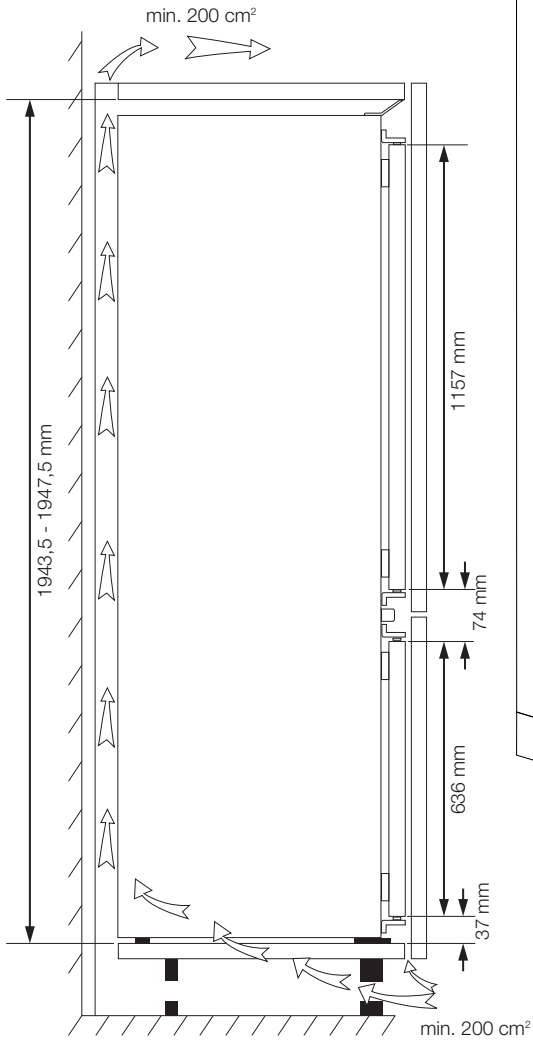

Installation instructions

C475VE - C875TNE

Document Number: 5858790200 - AC

1

h

2

4.1

1

4.2

2

4.3

3

5

6

7