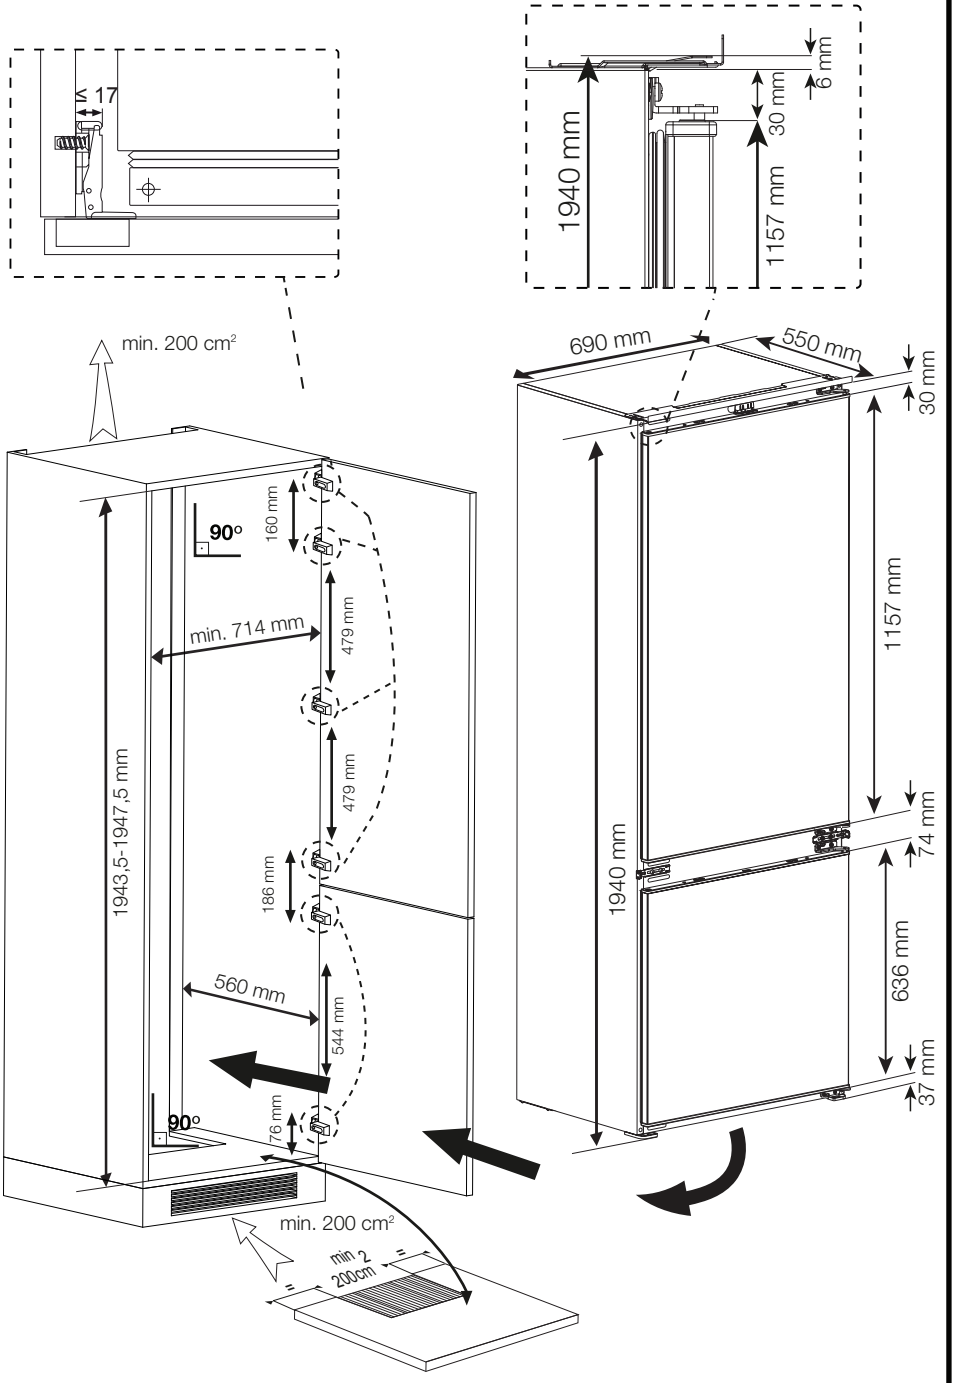

Installation instructions

C475VE - C875TNE

Document Number: 5858790200 - AC

1

h

2

4.1

1

4.2

2

4.3

3

5

6

7